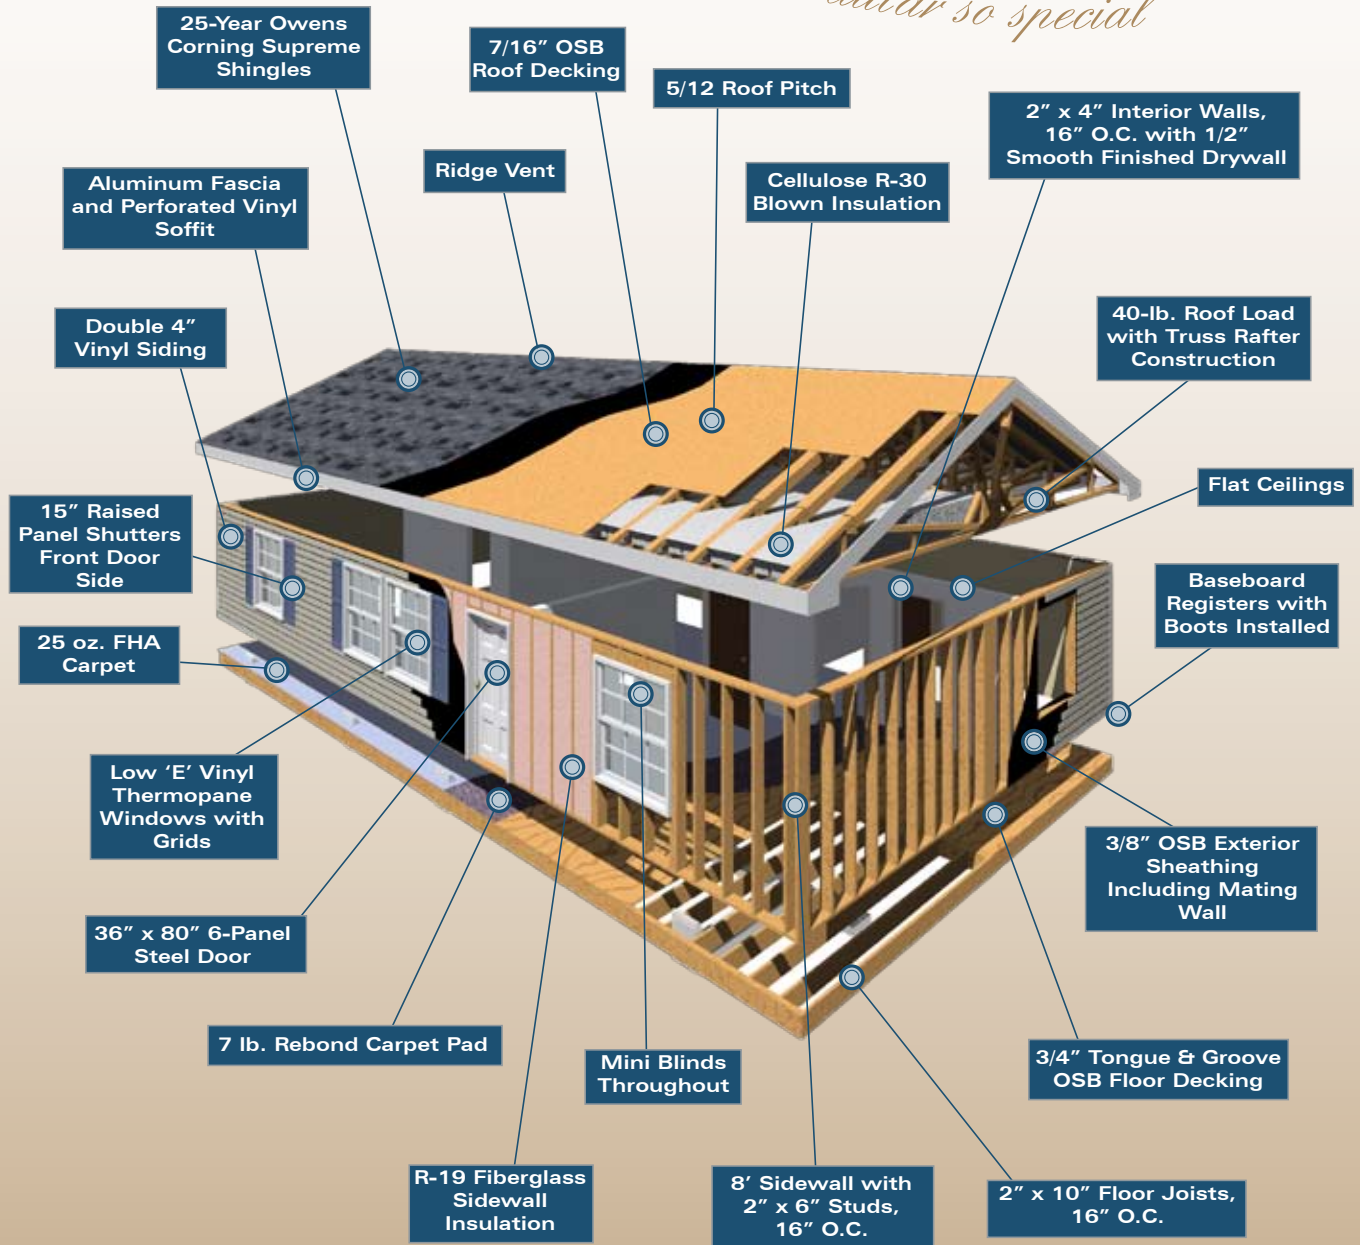

Westover Modular Series

What Makes a Westover Modular so special

PATRIOT HOMES, INC.®
SINCE 1972

"Pride in our past...Faith in our future"®

Crystal Valley Homes

A Division of Patriot Homes, Inc.
10440 C.R. 2 - Middlebury, IN 46540
(574)825-4334 - FAX: (574) 825-4234

www.patriothomes.com